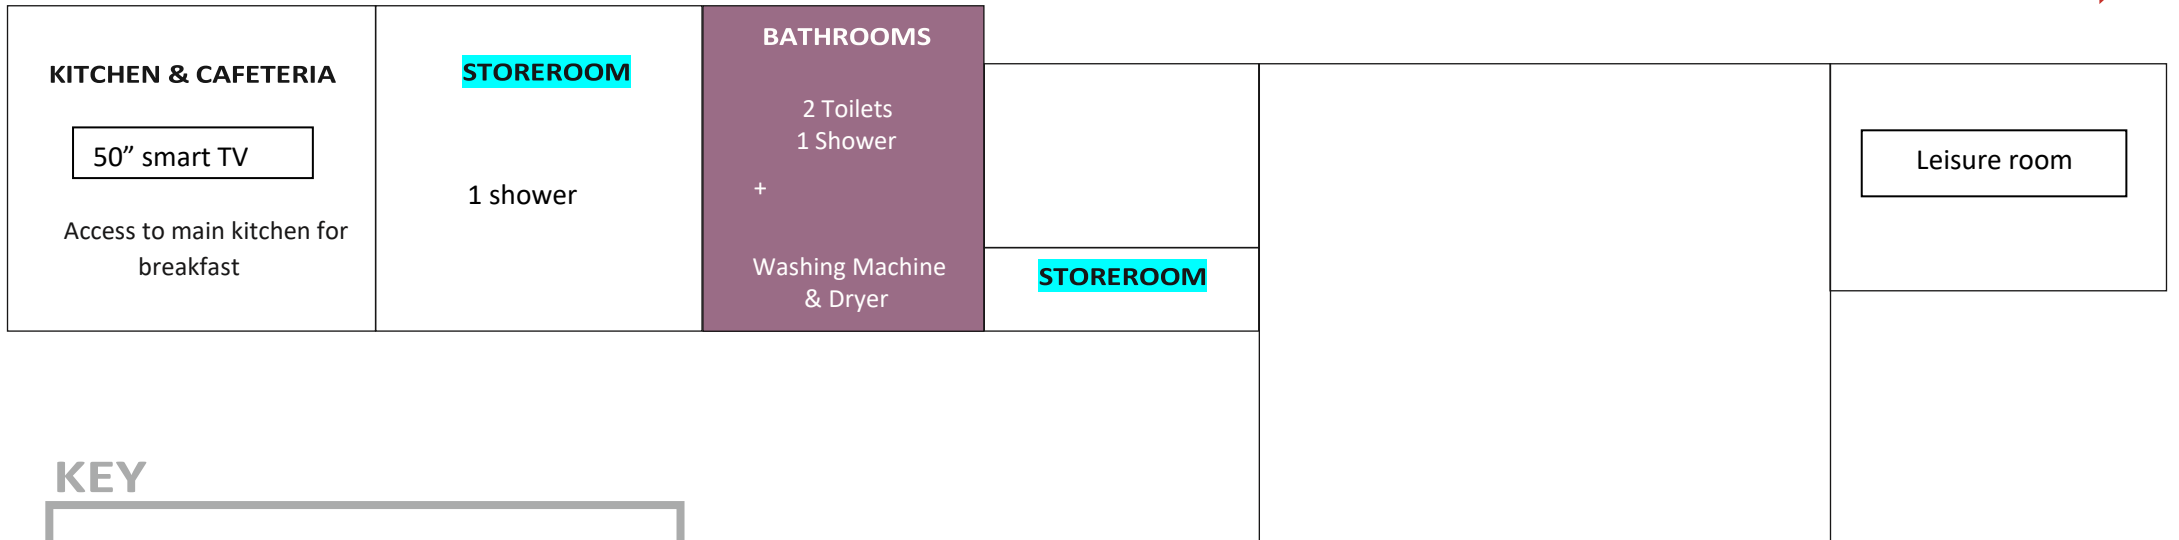

WHANGANUI BOYS & GIRLS GYM CLUB SPORTS ACCOMMODATION

Fire exit

FIRE EXIT & YOUR ENTRANCE

KEY

No access to these areas