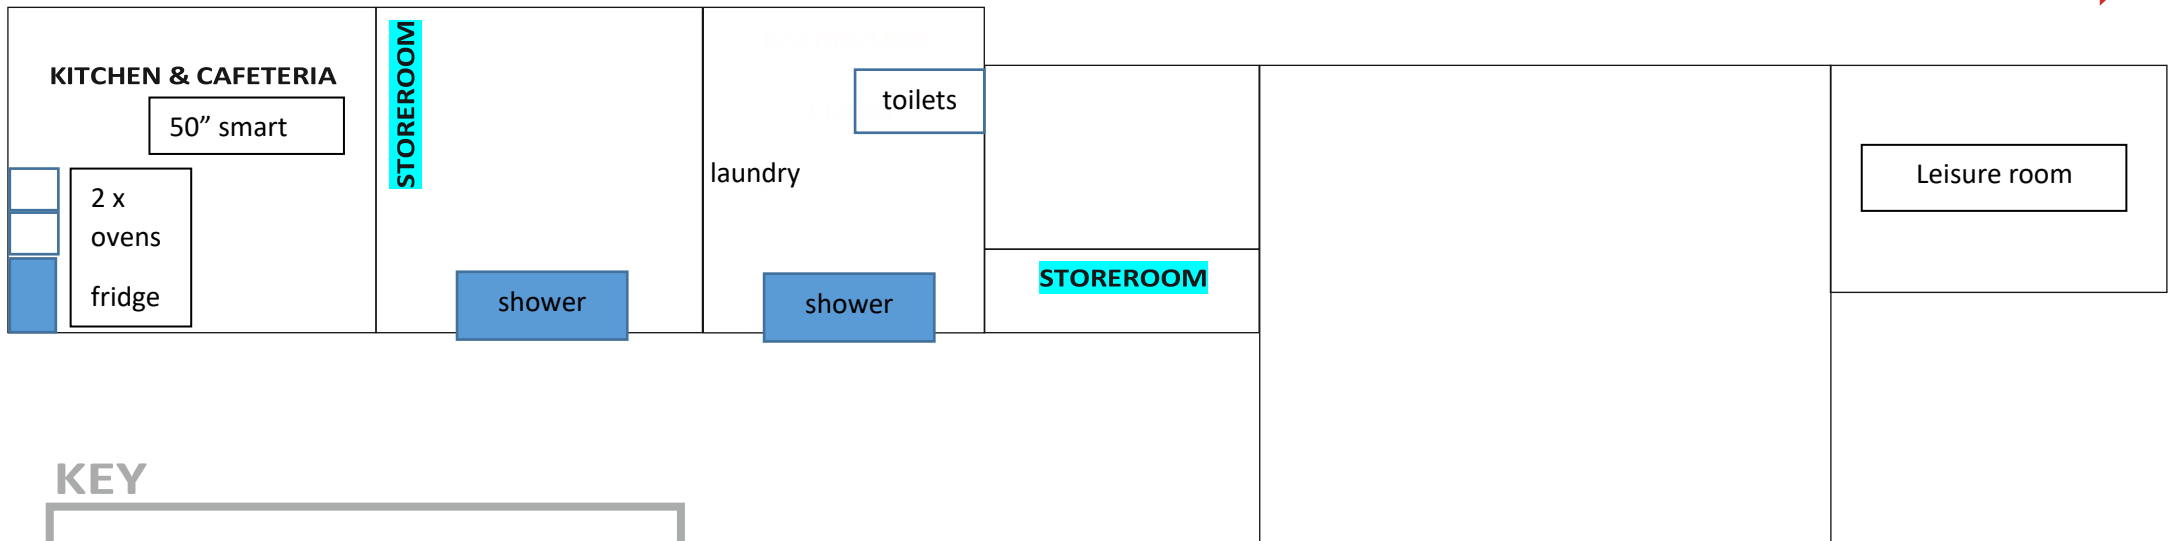

WHANGANUI BOYS & GIRLS GYM CLUB SPORTS ACCOMMODATION

KEY

No access to these areas

Emergency evacuation area is the grass outside of the Splash Centre. Calmly evacuate the gym club and gather on the grass area, do not re enter the building until it is safe to do so.